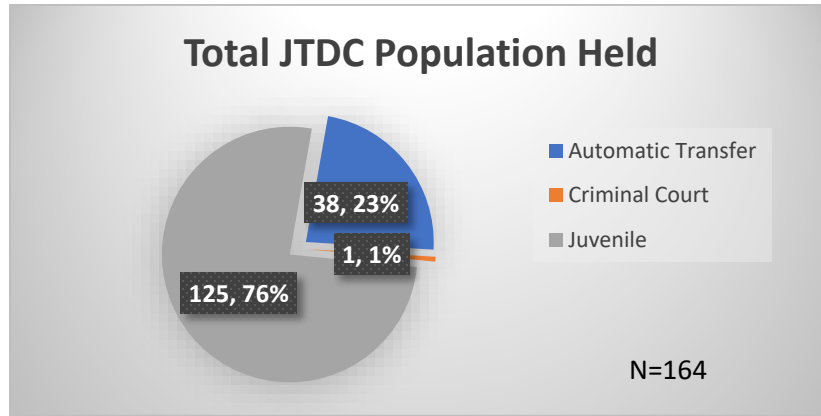

Daily Data Dashboard – December 20, 2022
Demographics for JTDC Population
Tuesday Morning Midnight Count

Total # of probation Involved youth¹: 1,037

¹ Probation Active: Any youth who is pending sentencing with an active social history, has been formally placed on probation or supervision with Cook County Juvenile Probation on the date of the report.

*Age, Gender and Race for Criminal Court population (N=1) is not represented in this report.

Data sources: cFive Supervisor – Probation Population and RMIS – JTDC Population

Daily Data Dashboard – December 20, 2022
Demographics for JTDC Population
Tuesday Morning Midnight Count