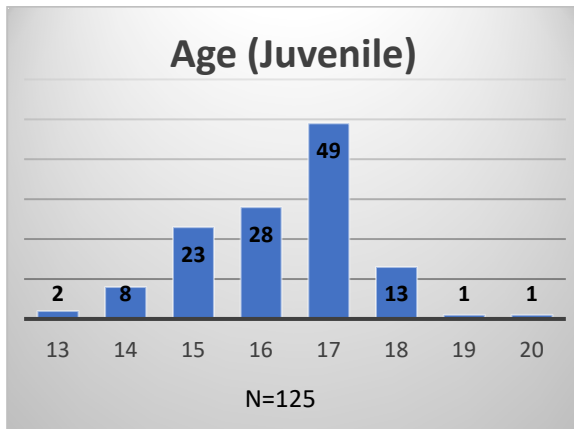

Daily Data Dashboard – December 20, 2022
Demographics for JTDC Population
Tuesday Morning Midnight Count

Total # of probation Involved youth¹: 1,037

¹ Probation Active: Any youth who is pending sentencing with an active social history, has been formally placed on probation or supervision with Cook County Juvenile Probation on the date of the report.

*Age, Gender and Race for Criminal Court population (N=1) is not represented in this report.

Data sources: cFive Supervisor – Probation Population and RMIS – JTDC Population

Daily Data Dashboard – December 20, 2022
Demographics for JTDC Population
Tuesday Morning Midnight Count