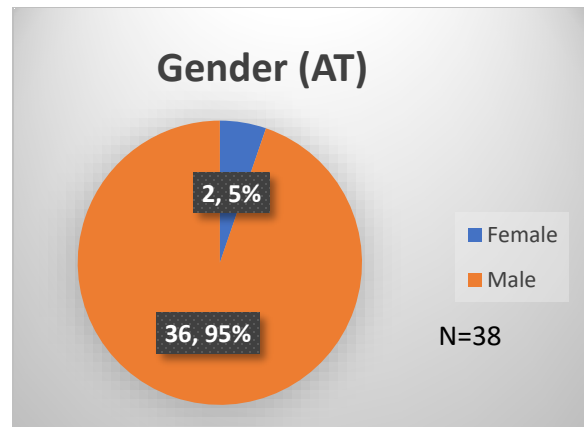

Daily Data Dashboard – December 20, 2022
Demographics for JTDC Population
Tuesday Morning Midnight Count

Total # of probation Involved youth¹: 1,037

¹ Probation Active: Any youth who is pending sentencing with an active social history, has been formally placed on probation or supervision with Cook County Juvenile Probation on the date of the report.

*Age, Gender and Race for Criminal Court population (N=1) is not represented in this report.

Data sources: cFive Supervisor – Probation Population and RMIS – JTDC Population

Daily Data Dashboard – December 20, 2022
Demographics for JTDC Population
Tuesday Morning Midnight Count