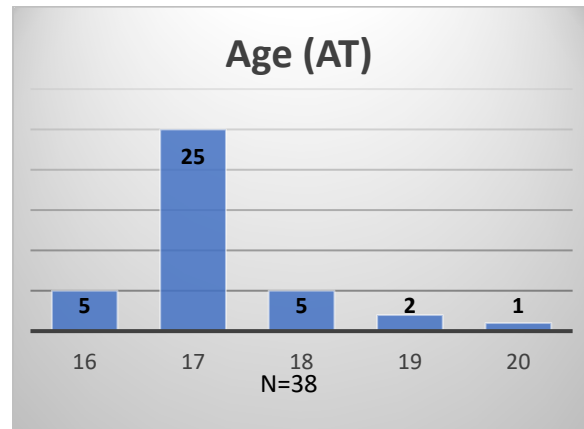

Daily Data Dashboard – December 20, 2022
Demographics for JTDC Population
Tuesday Morning Midnight Count

Total # of probation Involved youth¹: 1,037

¹ Probation Active: Any youth who is pending sentencing with an active social history, has been formally placed on probation or supervision with Cook County Juvenile Probation on the date of the report.

*Age, Gender and Race for Criminal Court population (N=1) is not represented in this report.

Data sources: cFive Supervisor – Probation Population and RMIS – JTDC Population

Daily Data Dashboard – December 20, 2022
Demographics for JTDC Population
Tuesday Morning Midnight Count