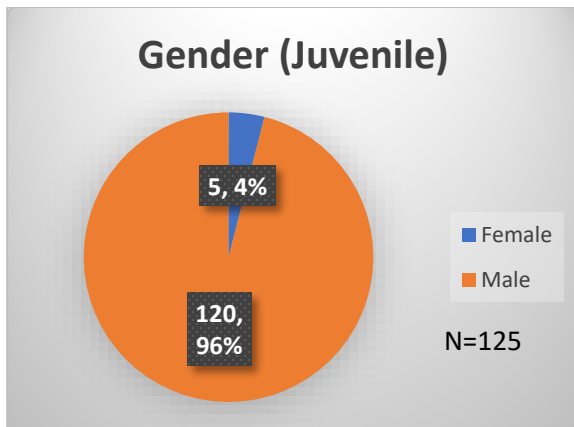

Daily Data Dashboard – December 20, 2022
Demographics for JTDC Population
Tuesday Morning Midnight Count

Total # of probation Involved youth¹: 1,037

¹ Probation Active: Any youth who is pending sentencing with an active social history, has been formally placed on probation or supervision with Cook County Juvenile Probation on the date of the report.

*Age, Gender and Race for Criminal Court population (N=1) is not represented in this report.

Data sources: cFive Supervisor – Probation Population and RMIS – JTDC Population

Daily Data Dashboard – December 20, 2022
Demographics for JTDC Population
Tuesday Morning Midnight Count